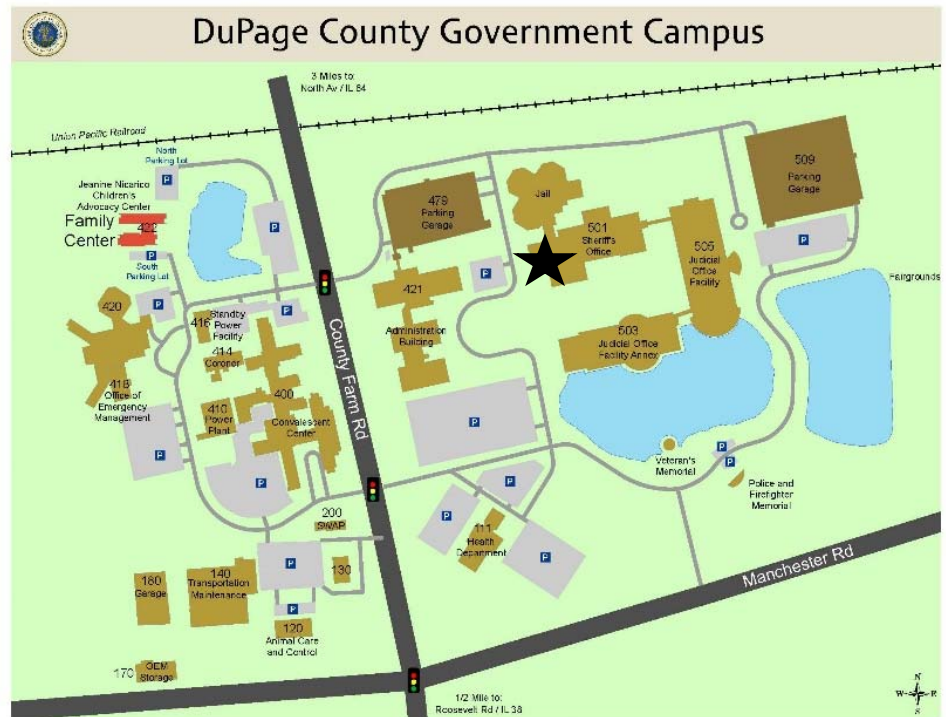

JAMES MENDRICK
SHERIFF
COUNTY OF DUPAGE

DIRECTIONS AND MAP: DuPage County Forensic Science Center

501 North County Farm Road, Wheaton, IL 60187

From the North: Travel South on County Farm Road. Turn left at the first stoplight after the railroad underpass marked North Entrance - DuPage County Government Center (continued below).

From the South: Travel North on County Farm Road. Turn right at the stoplight marked North Entrance - DuPage County Government Center. Do not go under the railroad underpass (continued below).

Directions continued: Turn right at first stop sign. The 501 building is ahead on your left-hand side with garage and surface lot parking on your right-hand side. Enter the 501 building southwest corner entrance (with revolving door) labeled "James 'Pate' Philip Forensic Science Center" (marked on map with black star). Take the elevator to the second floor. The Crime Laboratory entrance is on the far side of the second floor landing across from the elevator.